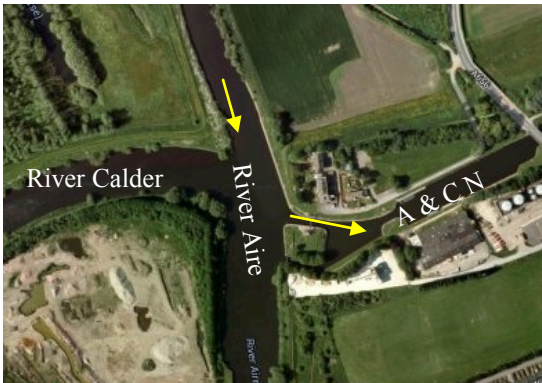

**British Rowing Tour 2016**  
**Friday 2nd September a.m.**  
**Leeds RC—Castleford 12.4 km**

Turn left into  
Aire & Calder Navigation

**LUNCH**

Castleford  
Flood Lock

5.2 km

Lemonroyd Lock

2.2 km

Woodlesford Lock

1.4 km

Fishpond Lock

3.6 km

Leeds RC

**START**