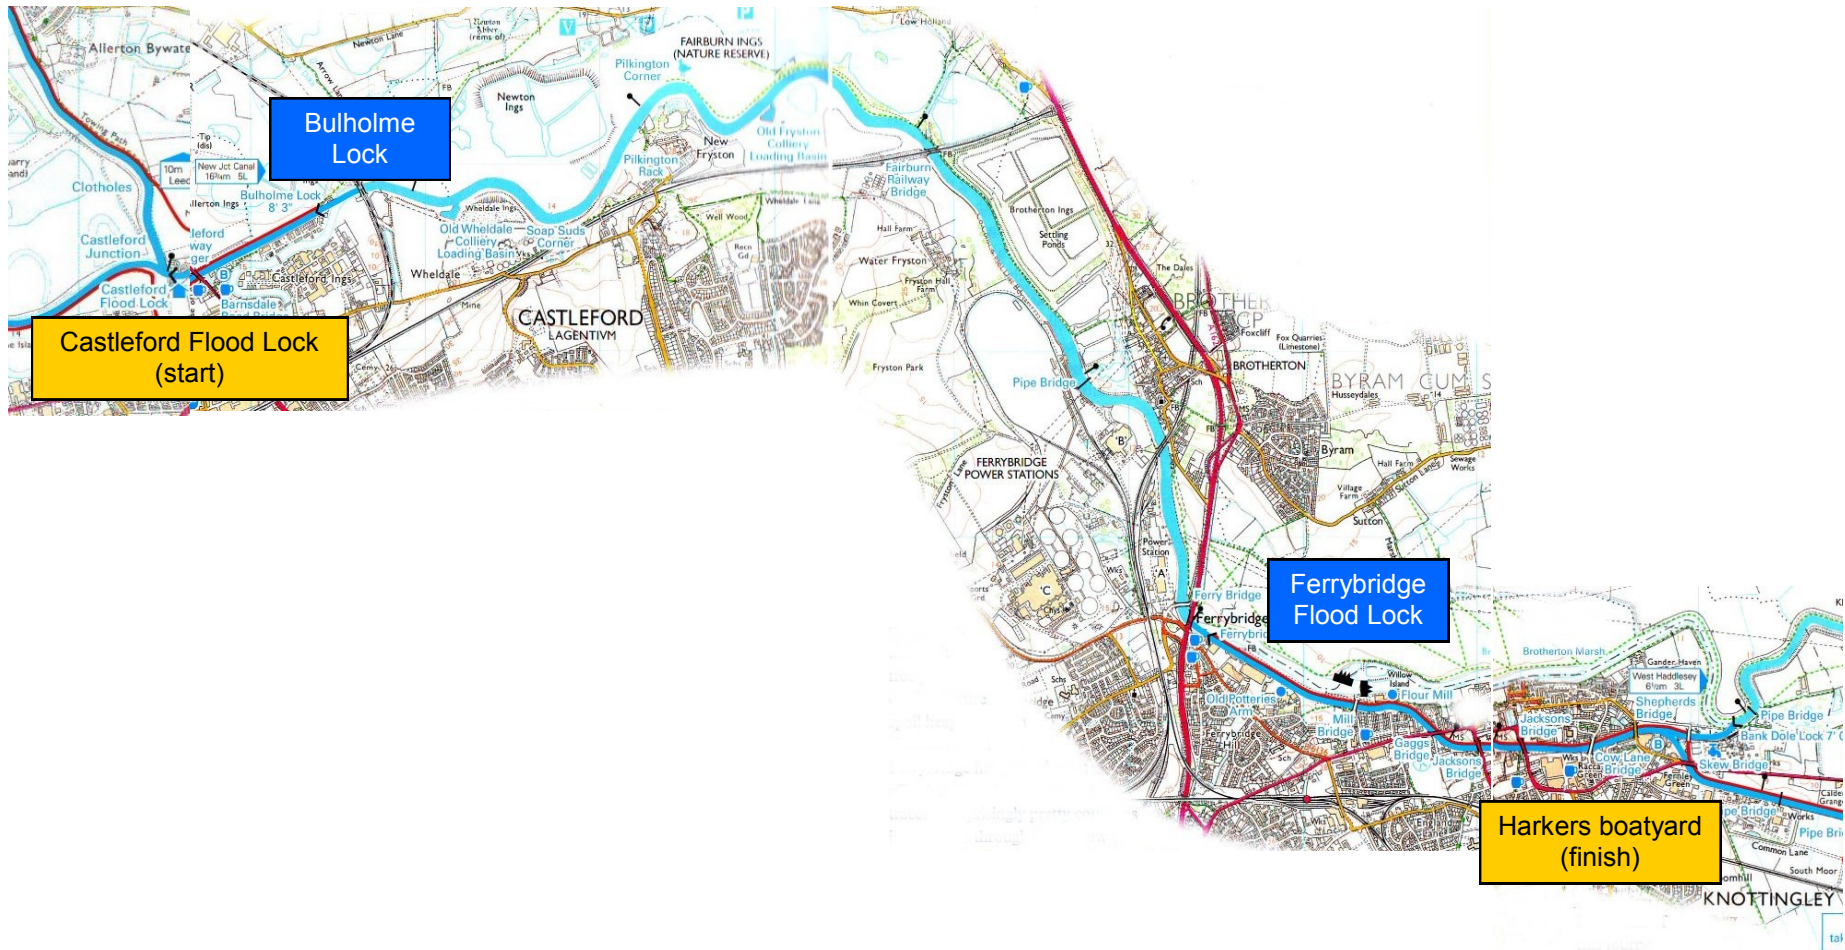

British Rowing Tour 2016
Friday 2nd September p.m.
Aire & Calder Navigation
Castleford—Knottingley 11.6 km

Castleford Flood Lock
(start)

Bulholme
Lock

Ferrybridge
Flood Lock

Harkers boatyard
(finish)