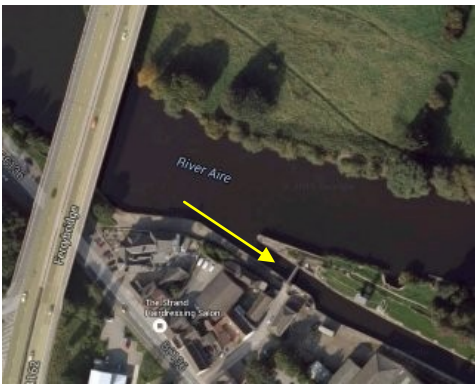

**British Rowing Tour 2016**  
**Friday 2nd September p.m.**  
**Castleford—Knottingley 11.6 km**

Take right fork into  
Aire & Calder Navigation

Turn left into  
Aire & Calder Navigation

**FINISH**

Harkers Wharf

3.2 km

Ferrybridge  
Flood Lock

7.4 km

Bulholme Lock

1.0 km

Castleford  
Flood Lock

**LUNCH**