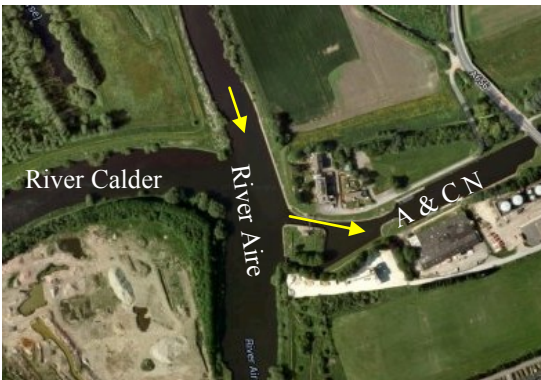

**British Rowing Tour 2016**  
**Friday 2nd September p.m.**  
**Castleford—Knottingley 11.6 km**

Take right fork into  
Aire & Calder Navigation

Turn left into  
Aire & Calder Navigation

**FINISH**

Harkers Wharf

3.2 km

Ferrybridge  
Flood Lock

7.4 km

Bulholme Lock

1.0 km

Castleford  
Flood Lock

**LUNCH**