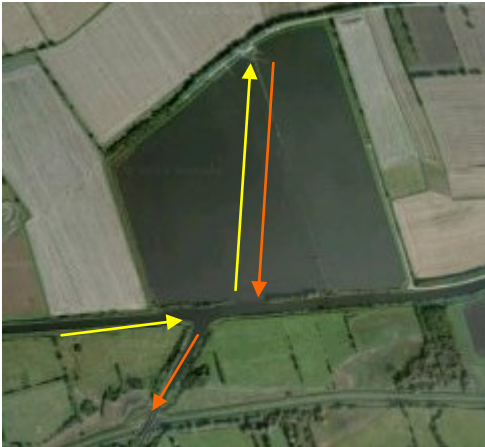

British Rowing Tour 2016
Saturday 3rd September a.m.
Knottingley-Southfield Reservoir 17.0 km

Beaver Sailing Club

LUNCH

Beaver Sailing Club

4.4 km

Pollington Lock

6.0 km

Whitley Lock

6.6 km

Harkers Wharf

START

After lunch follow orange arrows into New Junction Canal

Turn right along Aire & Calder Navigation