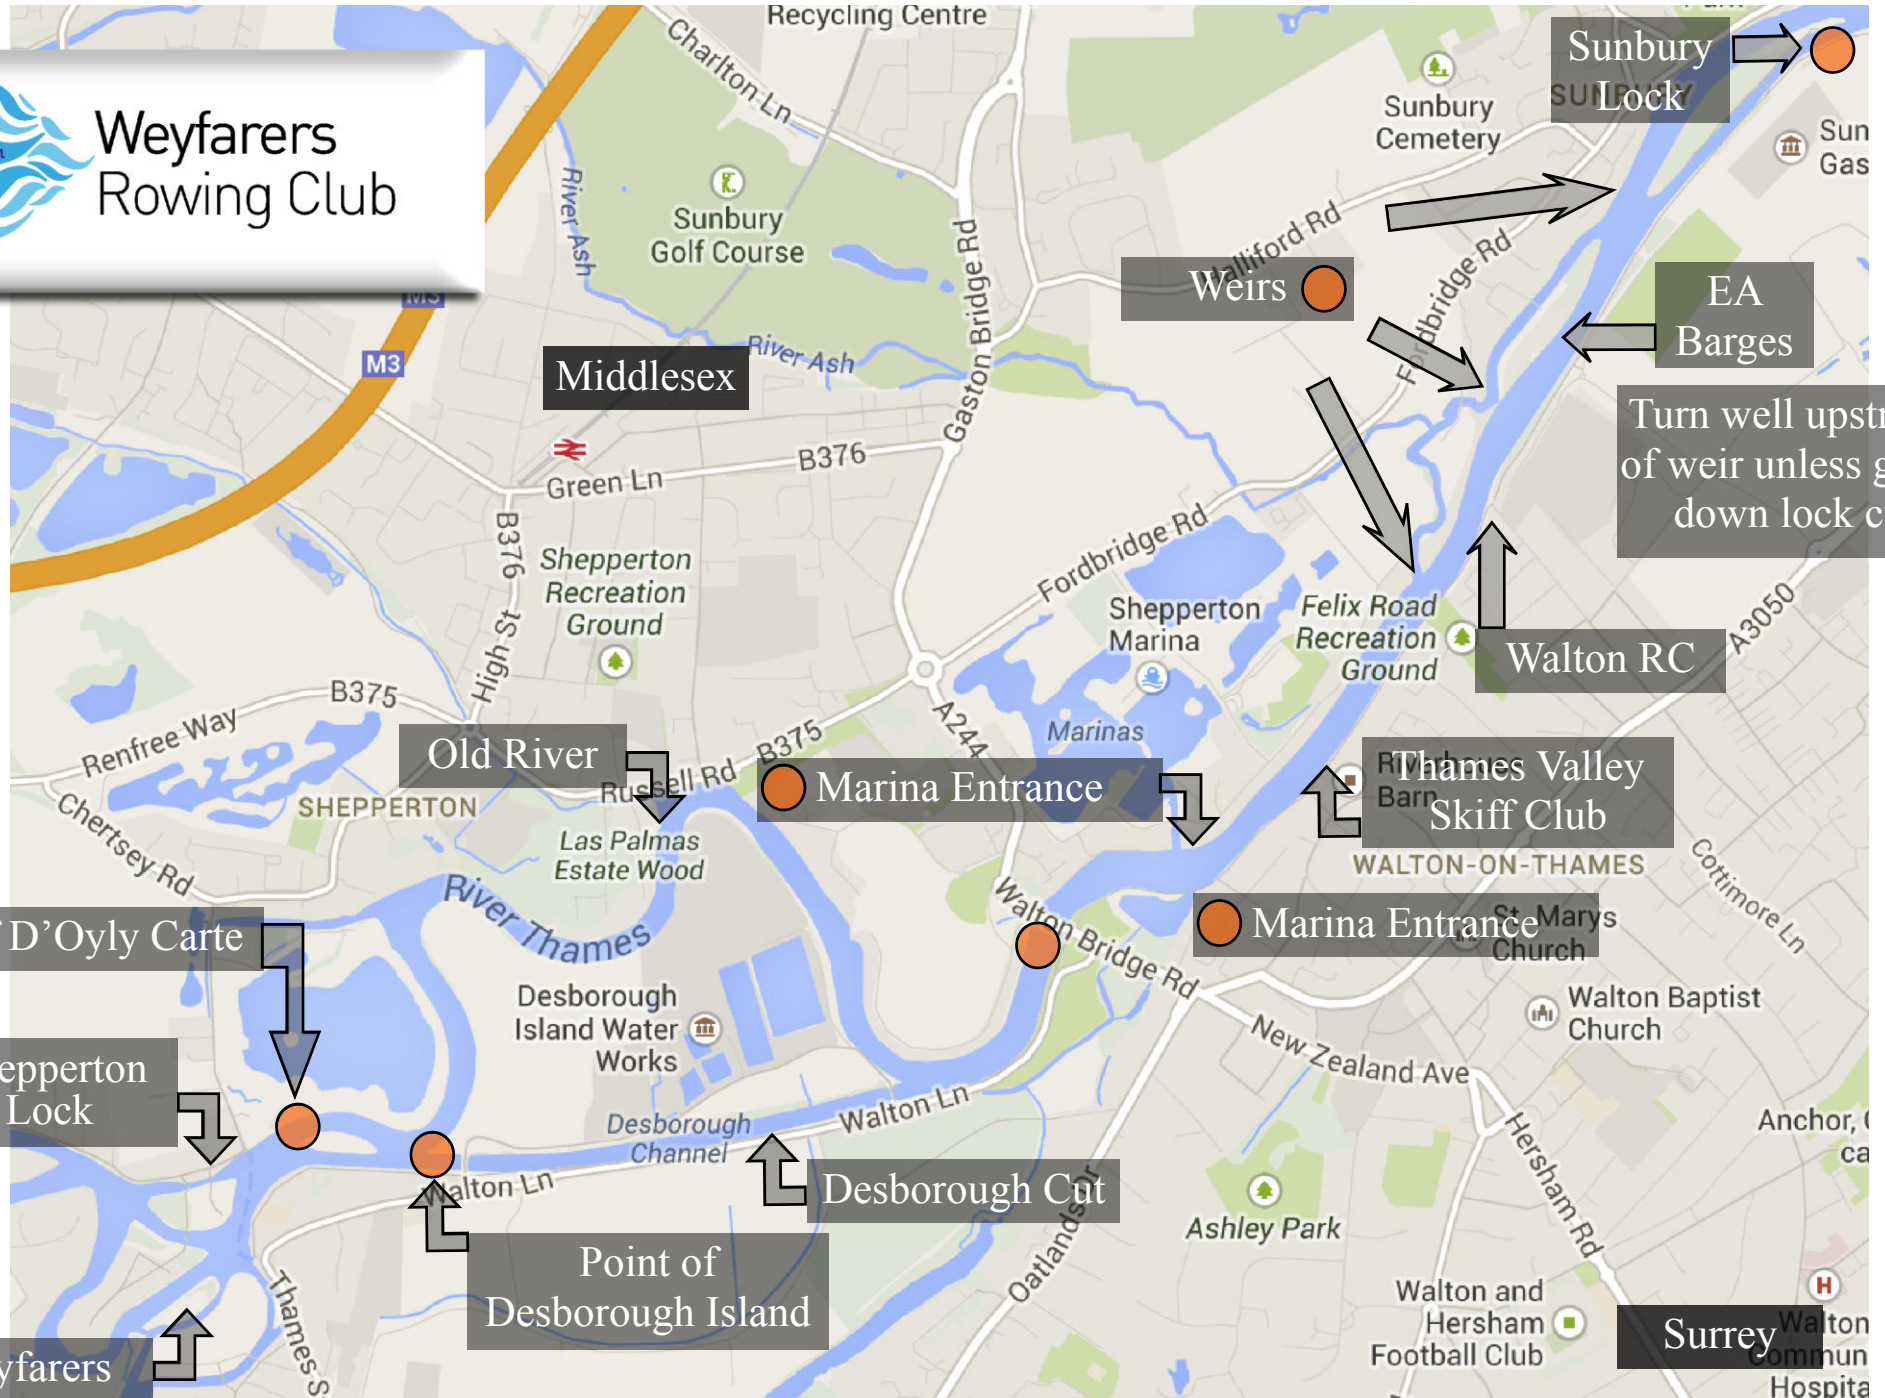

# MAP OF WALTON REACH (Danger points indicated by ●)

**Weyfarers  
Rowing Club**

Turn well upstream  
of weir unless going  
down lock cut

Point of D'Oyly Carte

Shepperton  
Lock

Weyfarers

Point of  
Desborough Island

Desborough Cut

Old River

Marina Entrance

Marina Entrance

Thames Valley  
Skiff Club

Weirs

EA  
Barges

Walton RC

Sunbury  
Lock

Surrey